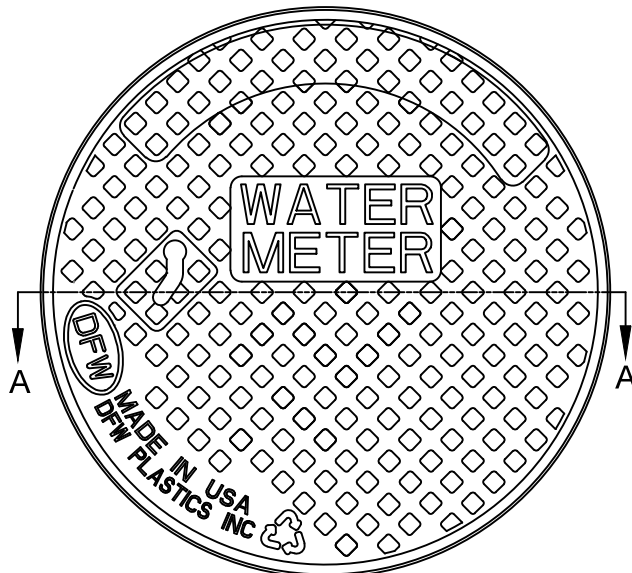

SECTION A-A

LID KEY	
1	BLACK COLOR
Q	KEYHOLE FOR BRASS LOCK

DETAIL A  
SCALE 3.000

SEE DETAIL A

SECTION B-B

NOTES

- 1) DIM'S ± 1/16 U.N.O.
- 2) LID MATERIAL: P.P.

DFW PLASTICS, INC. ENGAGES IN ONGOING RESEARCH AND DEVELOPMENT TO IMPROVE AND ENHANCE ITS PRODUCTS. THEREFORE, DFW PLASTICS, INC. RESERVES THE RIGHT TO CHANGE PRODUCT OR SYSTEM SPECIFICATIONS WITHOUT NOTICE.