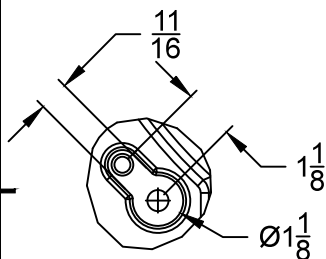

SECTION A-A

LID KEY	
1	BLACK COLOR
Q	KEYHOLE FOR BRASS LOCK

DETAIL A  
SCALE 3.000

SEE DETAIL A

SECTION B-B

NOTES

- 1) DIM'S ± 1/16 U.N.O.
- 2) LID MATERIAL: P.P.

DFW PLASTICS, INC. ENGAGES IN ONGOING RESEARCH AND DEVELOPMENT TO IMPROVE AND ENHANCE ITS PRODUCTS. THEREFORE, DFW PLASTICS, INC. RESERVES THE RIGHT TO CHANGE PRODUCT OR SYSTEM SPECIFICATIONS WITHOUT NOTICE.