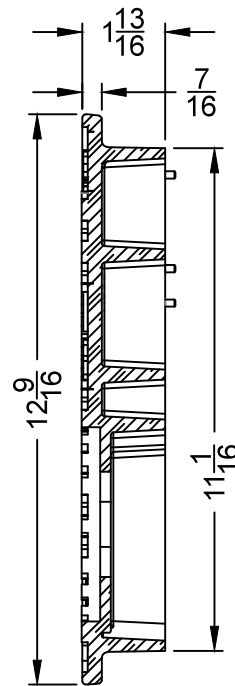

SECTION A-A

LID KEY	
1	BLACK COLOR
Q	KEYHOLE FOR BRASS LOCK

DETAIL A  
SCALE 3.000

SEE DETAIL A

SECTION B-B

NOTES

- 1) DIM'S ± 1/16 U.N.O.
- 2) LID MATERIAL: P.P.

DFW PLASTICS, INC. ENGAGES IN ONGOING RESEARCH AND DEVELOPMENT TO IMPROVE AND ENHANCE ITS PRODUCTS. THEREFORE, DFW PLASTICS, INC. RESERVES THE RIGHT TO CHANGE PRODUCT OR SYSTEM SPECIFICATIONS WITHOUT NOTICE.

DFW PLASTICS, INC.  
PO BOX 648  
BEDFORD, TEXAS 76095  
(817) 439-3600  
(817) 439-3700 (f)  
www.dfwplasticsinc.com

DFW800X.1Q.LID

CREATED: 03/20/2014

UPDATED: 03/20/2014

ACCEPTED: JMc

DRAWN BY: RMc

PLOT SCALE: 1:4