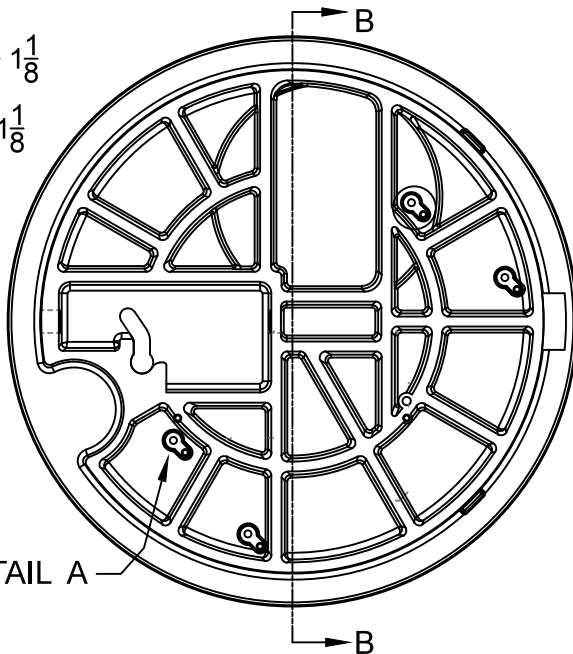

SECTION A-A

LID KEY	
1	BLACK COLOR
Q	KEYHOLE FOR BRASS LOCK

DETAIL A  
SCALE 3.000

SEE DETAIL A

SECTION B-B

NOTES

- 1) DIM'S ± 1/16 U.N.O.
- 2) LID MATERIAL: P.P.

DFW PLASTICS, INC. ENGAGES IN ONGOING RESEARCH AND DEVELOPMENT TO IMPROVE AND ENHANCE ITS PRODUCTS. THEREFORE, DFW PLASTICS, INC. RESERVES THE RIGHT TO CHANGE PRODUCT OR SYSTEM SPECIFICATIONS WITHOUT NOTICE.

DFW PLASTICS, INC.  
PO BOX 648  
BEDFORD, TEXAS 76095  
(817) 439-3600  
(817) 439-3700 (f)  
www.dfwplasticsinc.com

DFW800X.1Q.LID

CREATED: 03/20/2014

UPDATED: 03/20/2014

ACCEPTED: JMc

DRAWN BY: RMc

PLOT SCALE: 1:4