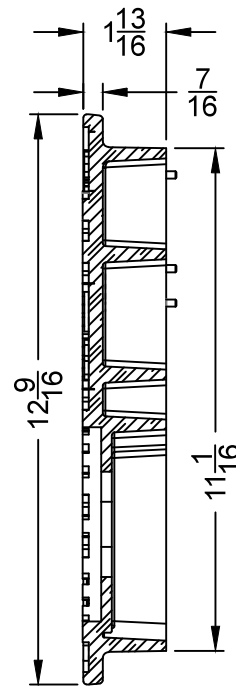

SECTION A-A

LID KEY	
1	BLACK COLOR
Q	KEYHOLE FOR BRASS

DETAIL A
SCALE 3.000

SEE DETAIL A

SECTION B-B

NOTES

- 1) DIM'S ± 1/16 U.N.O.
- 2) LID MATERIAL: P.P.

DFW PLASTICS, INC. ENGAGES IN ONGOING RESEARCH AND DEVELOPMENT TO IMPROVE AND ENHANCE ITS PRODUCTS. THEREFORE, DFW PLASTICS, INC. RESERVES THE RIGHT TO CHANGE PRODUCT OR SYSTEM SPECIFICATIONS WITHOUT NOTICE.

DFW PLASTICS, INC.
PO BOX 648
BEDFORD, TEXAS 76095
(817) 439-3600
(817) 439-3700 (f)
www.dfwplasticsinc.com

DFW800C.1Q.LID

CREATED: 03/20/2014

UPDATED: 03/20/2014

ACCEPTED: JMc

DRAWN BY: RMc

PLOT SCALE: 1:4