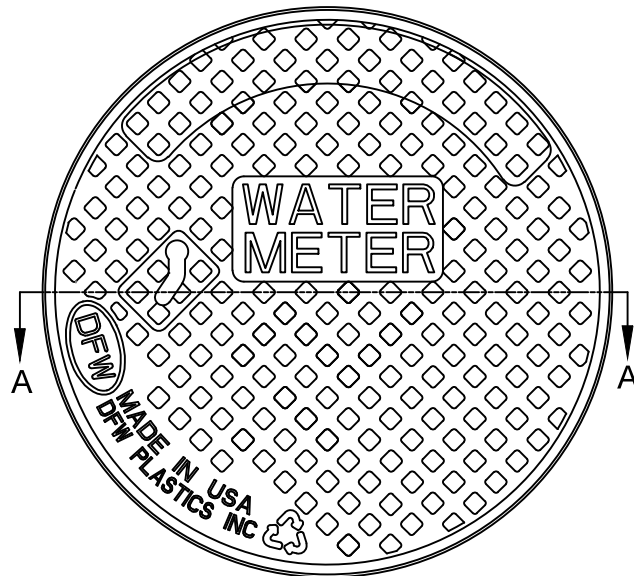

SECTION A-A

LID KEY	
1	BLACK COLOR
Q	KEYHOLE FOR BRASS

DETAIL A
SCALE 3.000

SEE DETAIL A

SECTION B-B

NOTES

- 1) DIM'S ± 1/16 U.N.O.
- 2) LID MATERIAL: P.P.

DFW PLASTICS, INC. ENGAGES IN ONGOING RESEARCH AND DEVELOPMENT TO IMPROVE AND ENHANCE ITS PRODUCTS. THEREFORE, DFW PLASTICS, INC. RESERVES THE RIGHT TO CHANGE PRODUCT OR SYSTEM SPECIFICATIONS WITHOUT NOTICE.