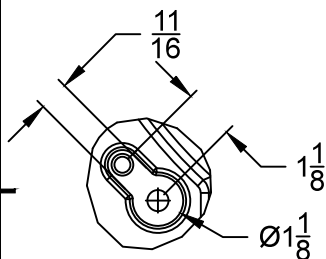

SECTION A-A

LID KEY	
1	BLACK COLOR
Q	KEYHOLE FOR BRASS

DETAIL A
SCALE 3.000

SEE DETAIL A

SECTION B-B

NOTES

- 1) DIM'S ± 1/16 U.N.O.
- 2) LID MATERIAL: P.P.

DFW PLASTICS, INC. ENGAGES IN ONGOING RESEARCH AND DEVELOPMENT TO IMPROVE AND ENHANCE ITS PRODUCTS. THEREFORE, DFW PLASTICS, INC. RESERVES THE RIGHT TO CHANGE PRODUCT OR SYSTEM SPECIFICATIONS WITHOUT NOTICE.