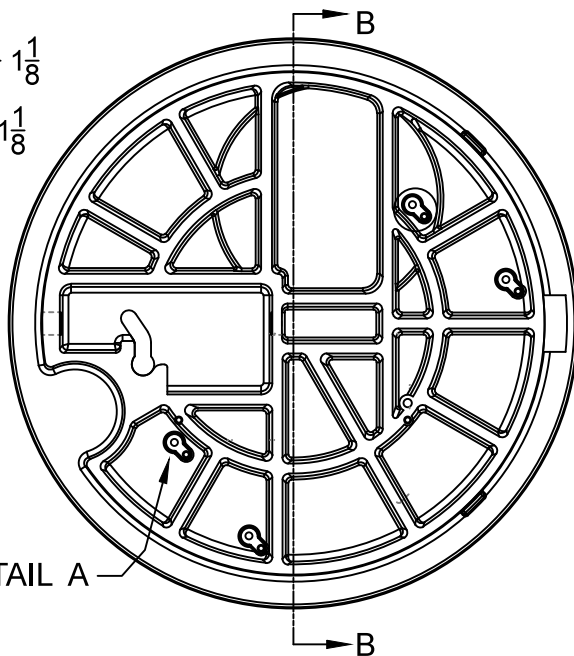

SECTION A-A

LID KEY	
1	BLACK COLOR
Q	KEYHOLE FOR BRASS

DETAIL A
SCALE 3.000

SEE DETAIL A

SECTION B-B

NOTES

- 1) DIM'S ± 1/16 U.N.O.
- 2) LID MATERIAL: P.P.

DFW PLASTICS, INC. ENGAGES IN ONGOING RESEARCH AND DEVELOPMENT TO IMPROVE AND ENHANCE ITS PRODUCTS. THEREFORE, DFW PLASTICS, INC. RESERVES THE RIGHT TO CHANGE PRODUCT OR SYSTEM SPECIFICATIONS WITHOUT NOTICE.

DFW PLASTICS, INC.
PO BOX 648
BEDFORD, TEXAS 76095
(817) 439-3600
(817) 439-3700 (f)
www.dfwplasticsinc.com

DFW800C.1Q.LID

CREATED: 03/20/2014

UPDATED: 03/20/2014

ACCEPTED: JMc

DRAWN BY: RMc

PLOT SCALE: 1:4